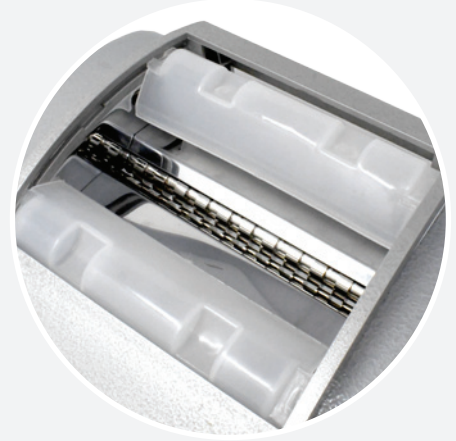

Slider Cutter/Roller Cover