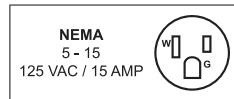

FOOD EQUIPMENT

PASTA SHEETER MACHINE WITH 5.75" ROLLER WIDTH